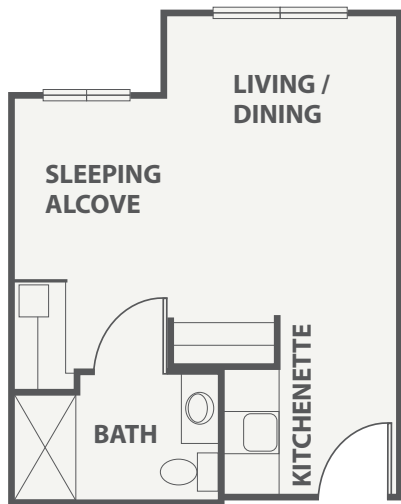

Floor Plans

STUDIO | 378 SQ FT

ONE BEDROOM | 459 SQ FT

TWO BEDROOM | 832 SQ FT

Room dimensions and layout may vary.