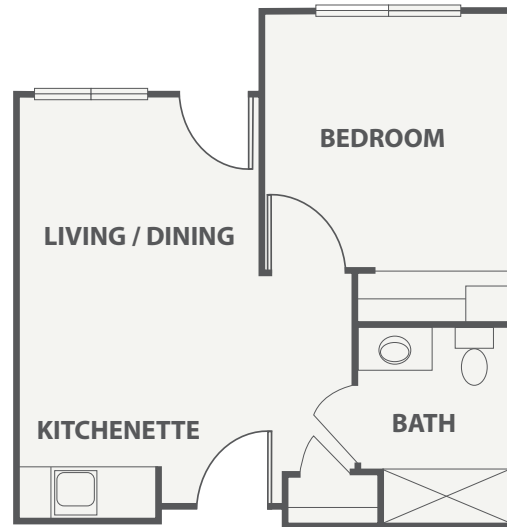

Floor Plans

STUDIO | 378 SQ FT

ONE BEDROOM | 459 SQ FT

TWO BEDROOM | 832 SQ FT

Room dimensions and layout may vary.